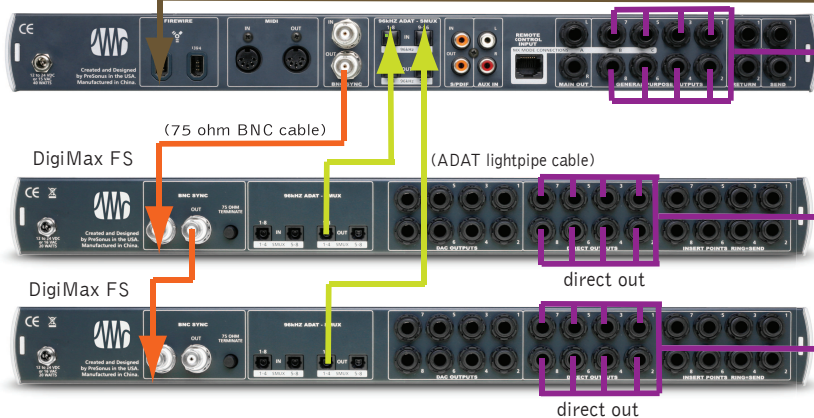

24 channel output from stage

FireStudio 2626 (Firewire cable)

Laptop

- What you'll need:
- (2) 75ohm BNC cables
 - (2) ADAT lightpipe cables
 - (1) 24 channel stage box with XLR (M) fan out
 - (1) 24 channel TRS-TRS snake